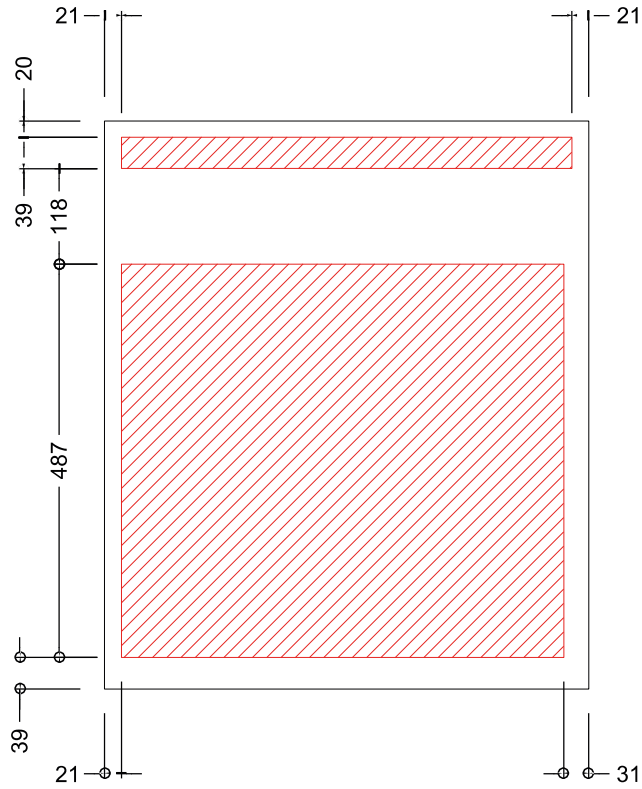

# Dimensions of Pisara Mirror Cabinets & Wall Cabinets

Model number: PI-4200 & PI-4300

300-500 with one door / mirror door

600-1000 with 2 doors / mirror doors

# PISARA

bathroom furniture

**Recommended power supply location.**  
Front view. Cable outlet from wall within shaded area

**Shaded area indicates recommended mounting zone.**