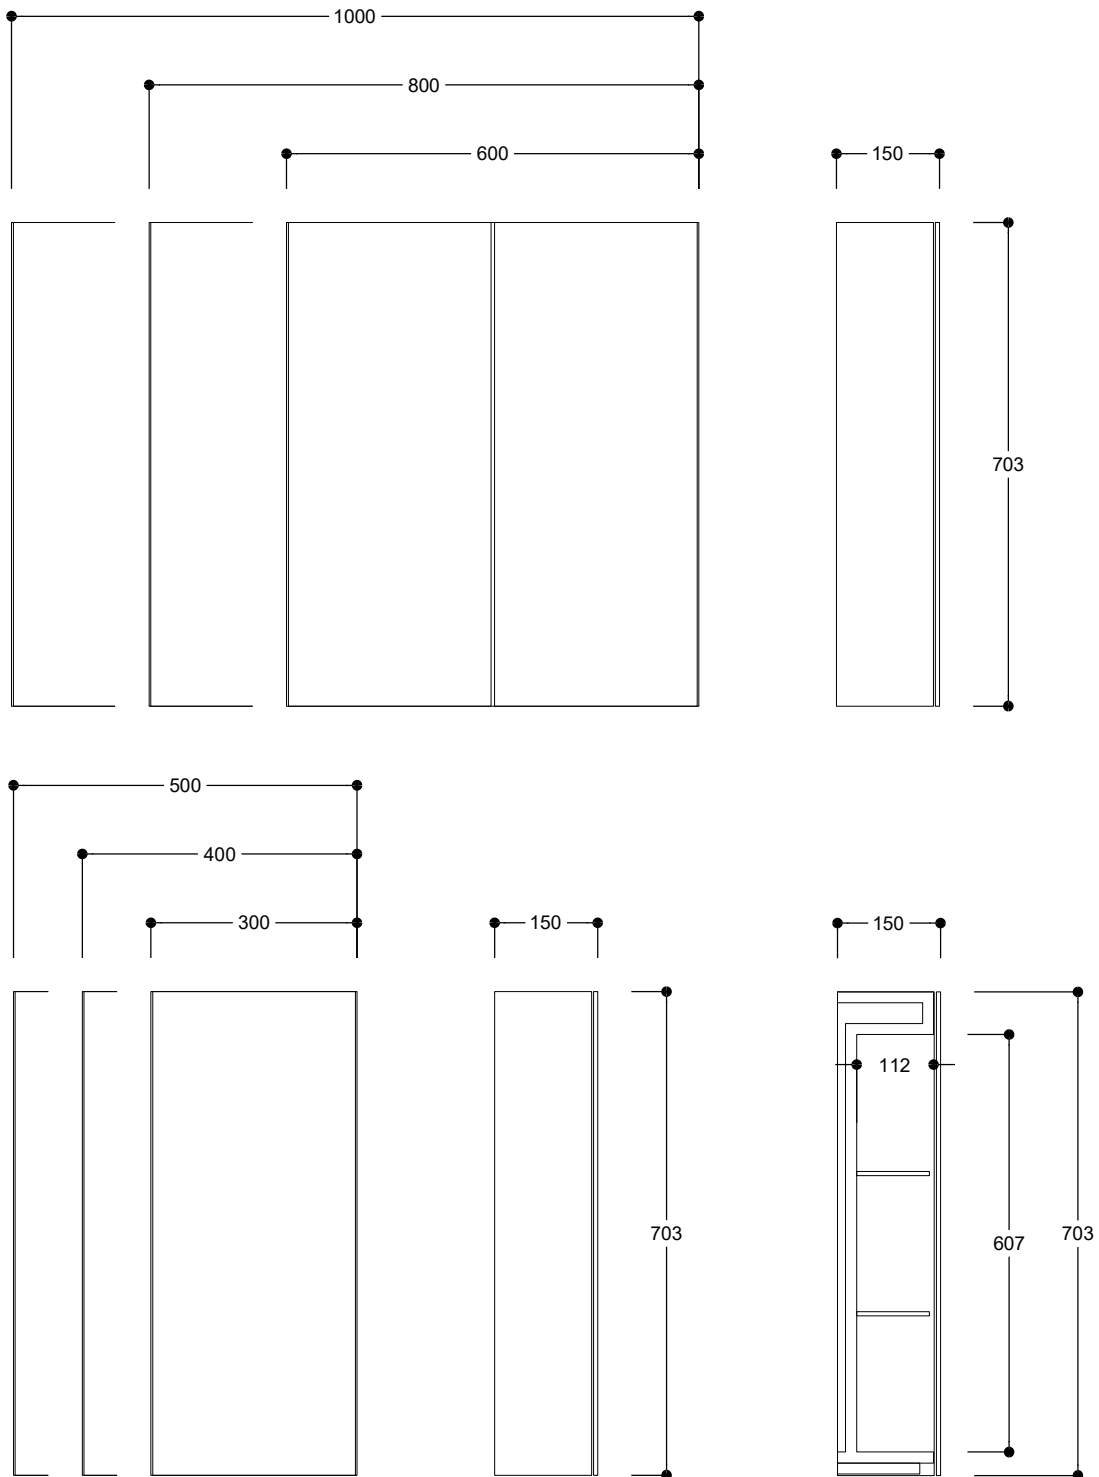

# Dimensions of Pisara Mirror Cabinets & Wall Cabinets

Model number: PI-4200 & PI-4300

300-500 with one door / mirror door

600-1000 with 2 doors / mirror doors

# PISARA

bathroom furniture

# Mounting and Power Supply Pisara Mirror Cabinets & Wall Cabinets

Model number: PI-4200 & PI-4300

# PISARA

bathroom furniture

**Recommended power supply location.**  
Front view. Cable outlet from wall within shaded area

**Shaded area indicates recommended mounting zone.**