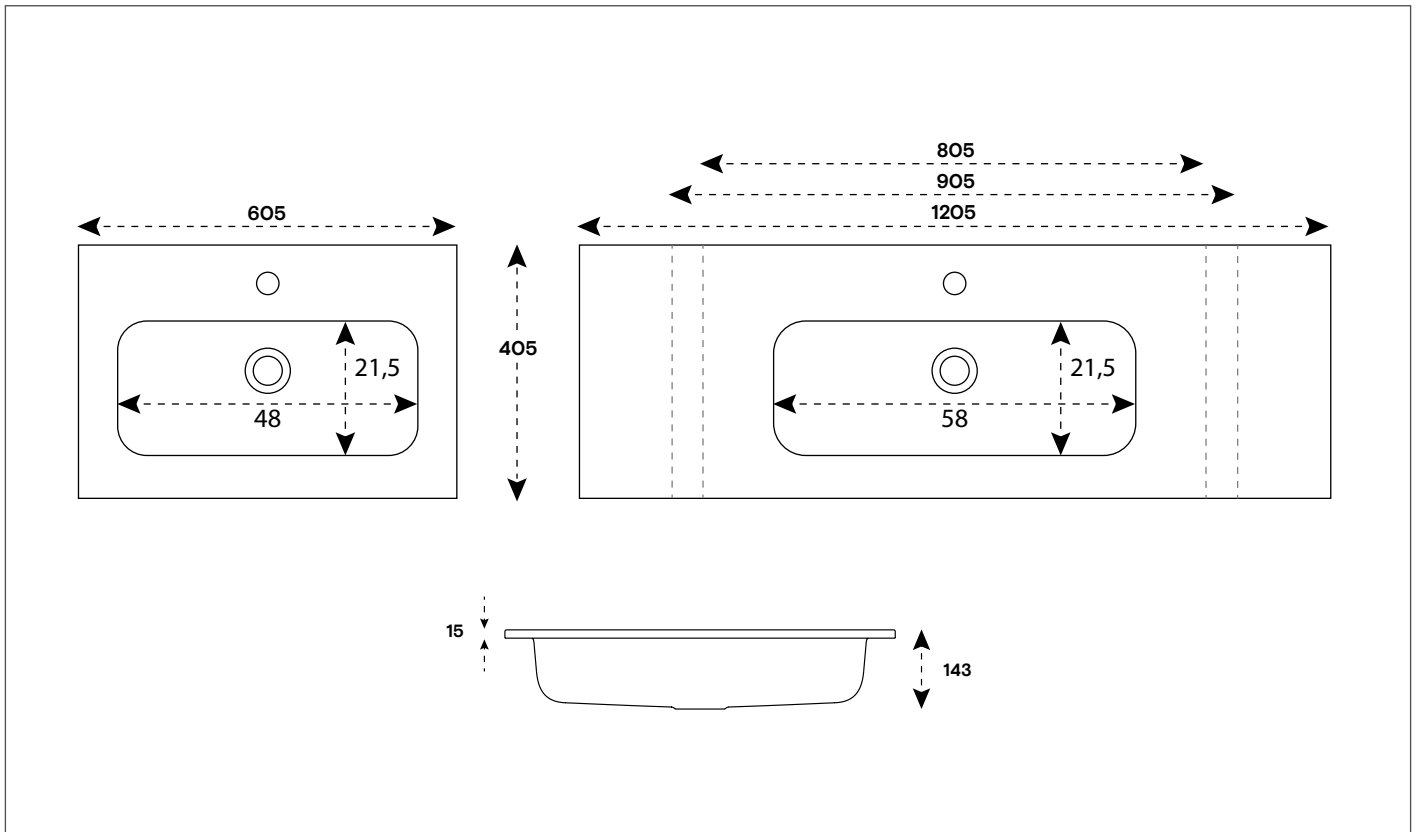

Vanity unit
Miilu M 600, 800, 900, 1200

2 Drawers, 1 Drawer, With doors

PISARA
 bathroom furniture

Cabinet type: 2 drawers

Model number: PI-3130

Vanity unit Miilu M 600, 800, 900, 1200

2 Drawers, 1 Drawer, With doors

PISARA

bathroom furniture

Cabinet type: With doors

Model number: PI-3130-O

Cabinet type: 1 drawer

Model number: PI-3130-1VL