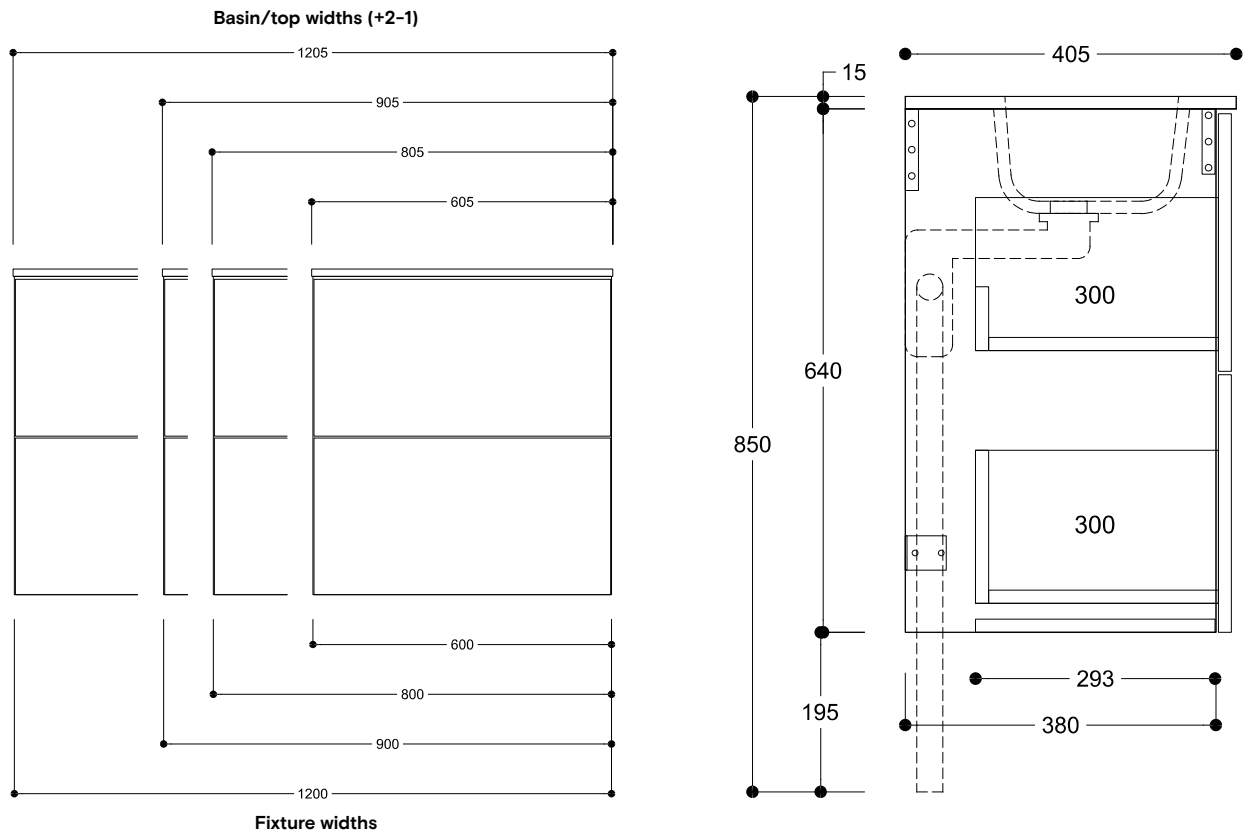

Vanity unit
Miilu M 600, 800, 900, 1200

2 Drawers, 1 Drawer, With doors

PISARA
 bathroom furniture

Cabinet type: 2 drawers

Model number: PI-3130

Vanity unit Miilu M 600, 800, 900, 1200

2 Drawers, 1 Drawer, With doors

PISARA

bathroom furniture

Cabinet type: With doors

Model number: PI-3130-O

Cabinet type: 1 drawer

Model number: PI-3130-1VL