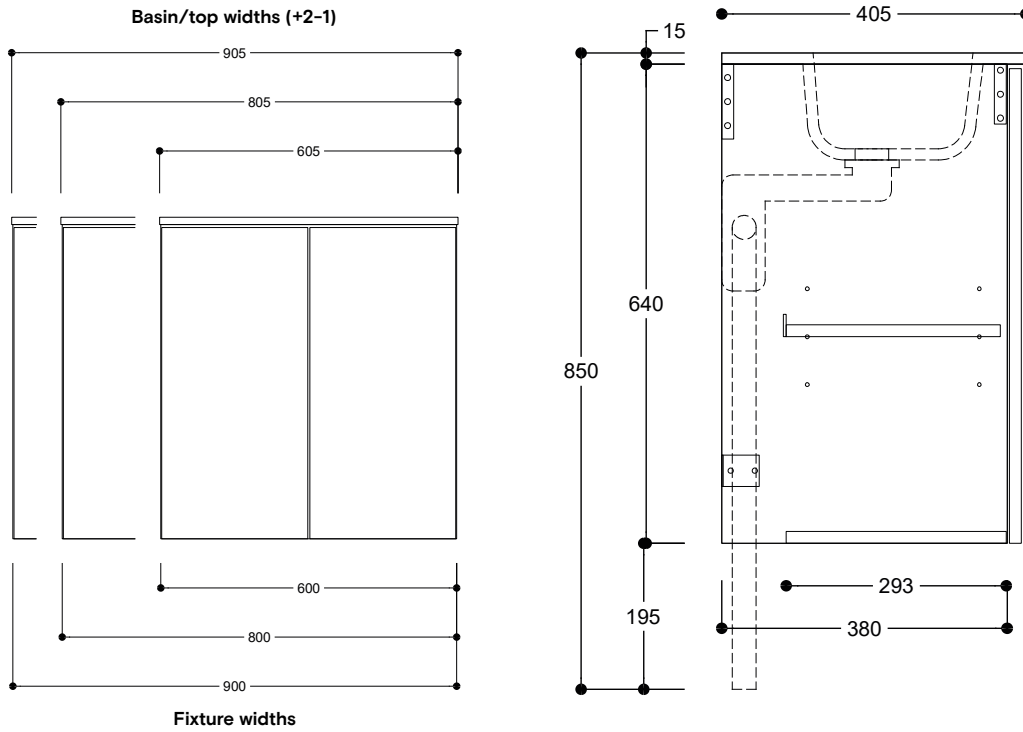

Vanity unit
Miilu M 600, 800, 900, 1200

2 Drawers, 1 Drawer, With doors

PISARA
 bathroom furniture

Cabinet type: 2 drawers

Model number: PI-3130

Vanity unit Miilu M 600, 800, 900, 1200

2 Drawers, 1 Drawer, With doors

PISARA

bathroom furniture

Cabinet type: With doors

Model number: PI-3130-O

Cabinet type: 1 drawer

Model number: PI-3130-1VL