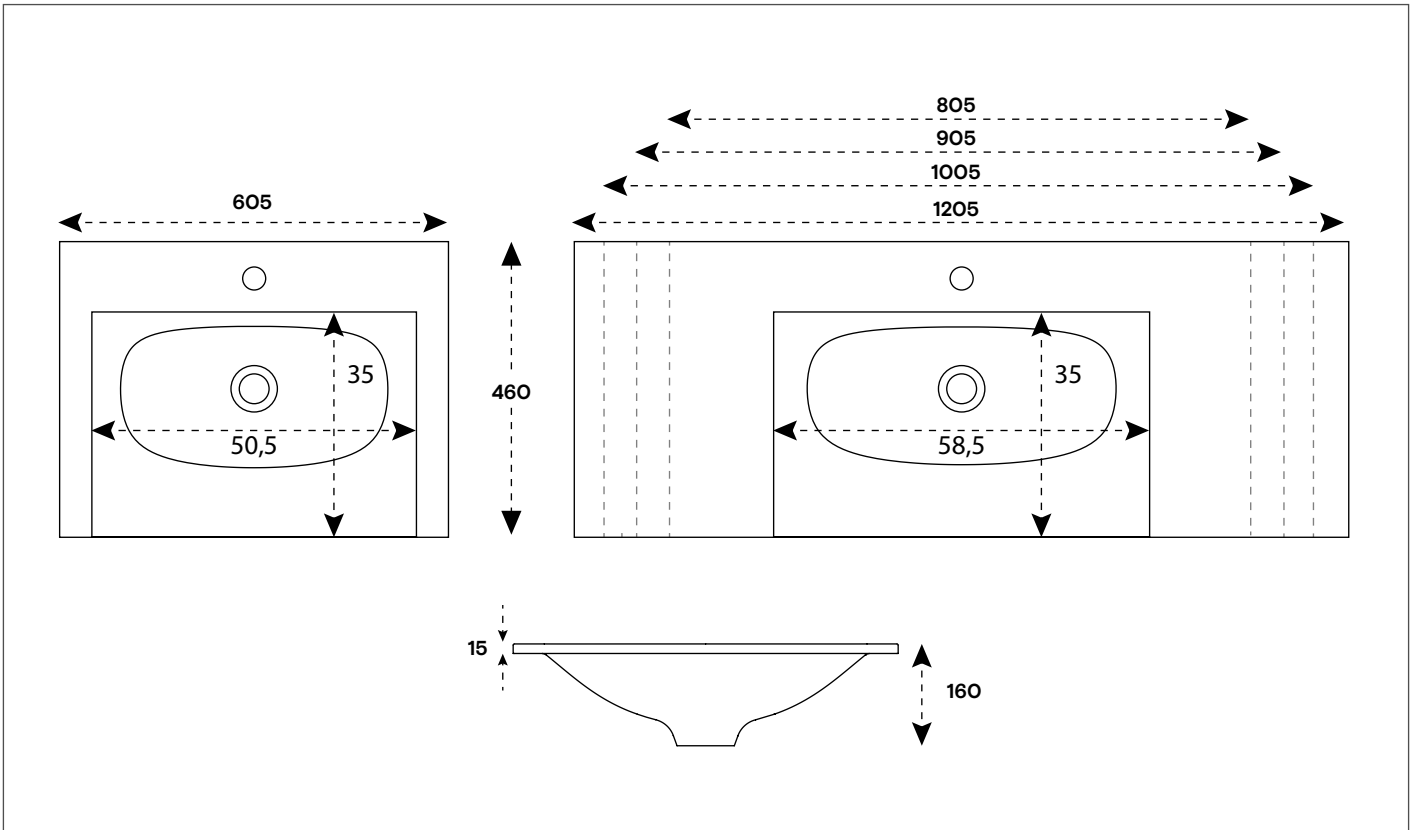

Vanity unit
Leili L 600, 800, 900, 1000, 1200

2 Drawers, 1 Drawer, With doors

PISARA
bathroom furniture

Cabinet type: 2 drawers

Model number: PI-3140

Vanity unit
Leili L 600, 800, 900, 1000, 1200

2 Drawers, 1 Drawer, With doors

PISARA
 bathroom furniture

Cabinet type: With doors
 Model number: PI-340-O

Cabinet type: 1 drawer
 Model number: PI-340-1VL