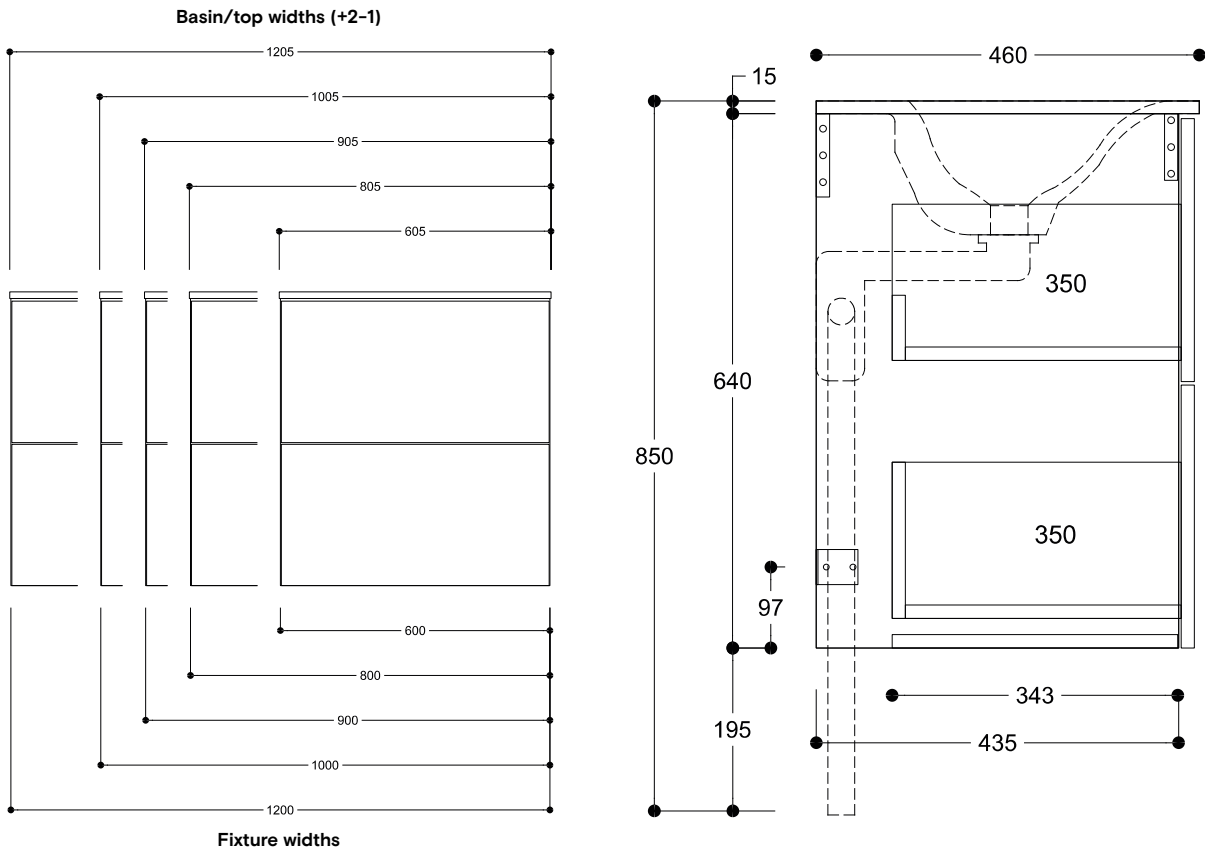

Vanity unit
Leili L 600, 800, 900, 1000, 1200

2 Drawers, 1 Drawer, With doors

PISARA
bathroom furniture

Cabinet type: 2 drawers

Model number: PI-3140

Vanity unit
Leili L 600, 800, 900, 1000, 1200

2 Drawers, 1 Drawer, With doors

PISARA
 bathroom furniture

Cabinet type: With doors
 Model number: PI-340-O

Cabinet type: 1 drawer
 Model number: PI-340-1VL