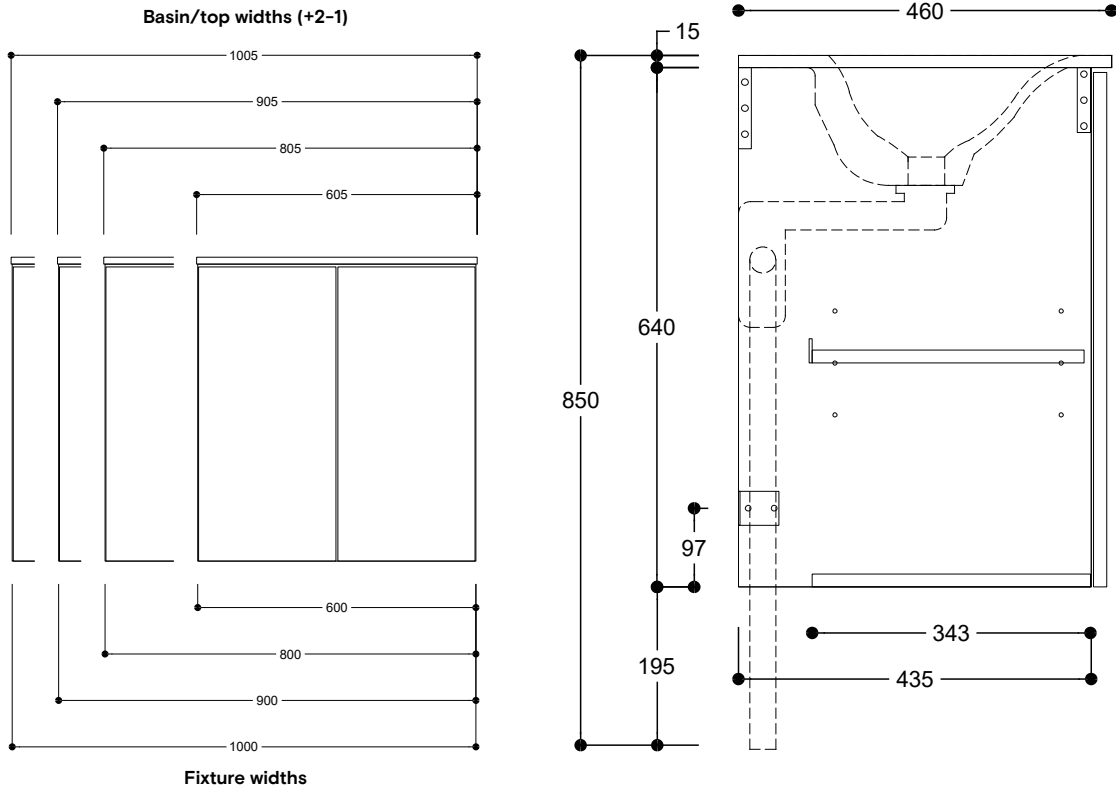

Vanity unit
Leili L 600, 800, 900, 1000, 1200

2 Drawers, 1 Drawer, With doors

PISARA
bathroom furniture

Cabinet type: 2 drawers

Model number: PI-3140

Vanity unit
Leili L 600, 800, 900, 1000, 1200

2 Drawers, 1 Drawer, With doors

PISARA
 bathroom furniture

Cabinet type: With doors
 Model number: PI-340-O

Cabinet type: 1 drawer
 Model number: PI-340-1VL