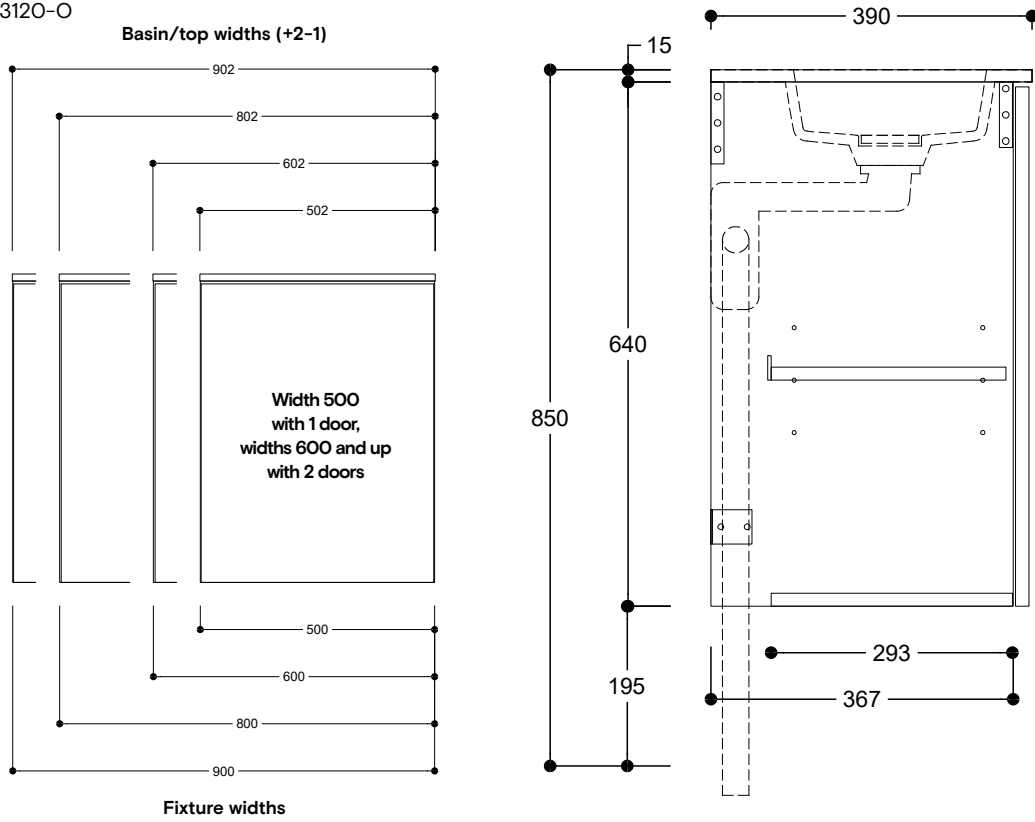

Vanity unit  
 Kitka M 500, 600, 800, 900R, 900L, 1200

2 Drawers, 1 Drawer, With doors

PISARA  
 bathroom furniture

Cabinet type: 2 drawers

Model number: PI-3120

Basin/top widths (+2-1)

# Vanity unit Kitka M 500, 600, 800, 900R, 900L, 1200

2 Drawers, 1 Drawer, With doors

# PISARA

bathroom furniture

Cabinet type: With doors

Model number: PI-3120-O

Cabinet type: 1 drawer

Model number: PI-3120-1L