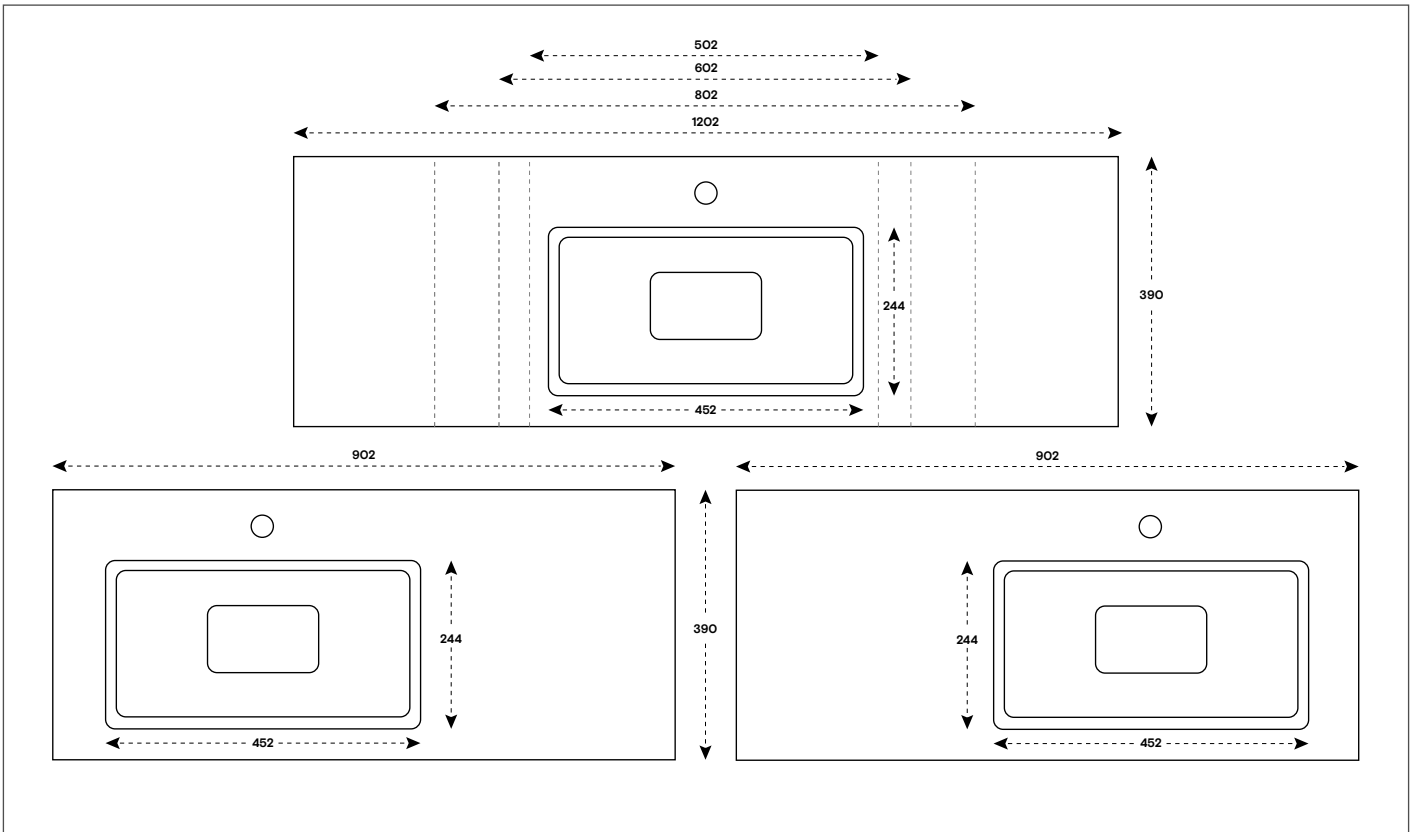

Vanity unit  
 Kitka M 500, 600, 800, 900R, 900L, 1200

2 Drawers, 1 Drawer, With doors

PISARA  
 bathroom furniture

Cabinet type: 2 drawers

Model number: PI-3120

Basin/top widths (+2-1)

# Vanity unit Kitka M 500, 600, 800, 900R, 900L, 1200

2 Drawers, 1 Drawer, With doors

# PISARA

bathroom furniture

Cabinet type: With doors

Model number: PI-3120-O

Cabinet type: 1 drawer

Model number: PI-3120-1L