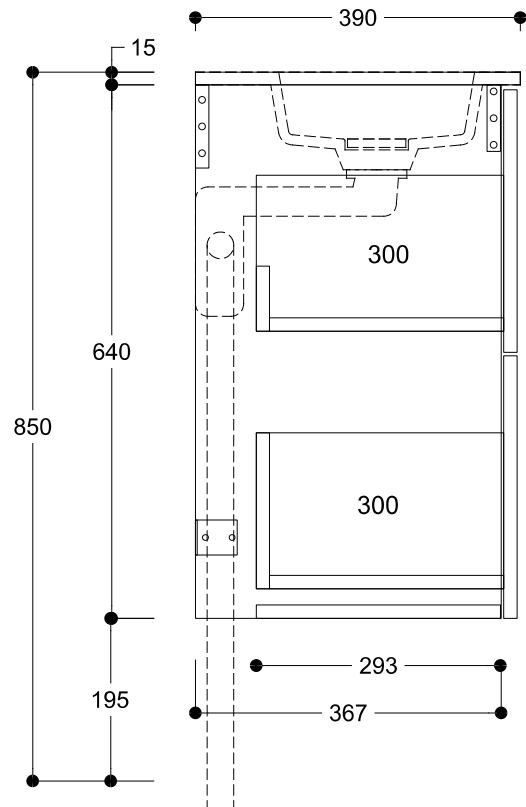

Vanity unit  
 Kitka M 500, 600, 800, 900R, 900L, 1200

2 Drawers, 1 Drawer, With doors

PISARA  
 bathroom furniture

Cabinet type: 2 drawers

Model number: PI-3120

Basin/top widths (+2-1)

# Vanity unit Kitka M 500, 600, 800, 900R, 900L, 1200

2 Drawers, 1 Drawer, With doors

# PISARA

bathroom furniture

Cabinet type: With doors

Model number: PI-3120-O

Cabinet type: 1 drawer

Model number: PI-3120-1L