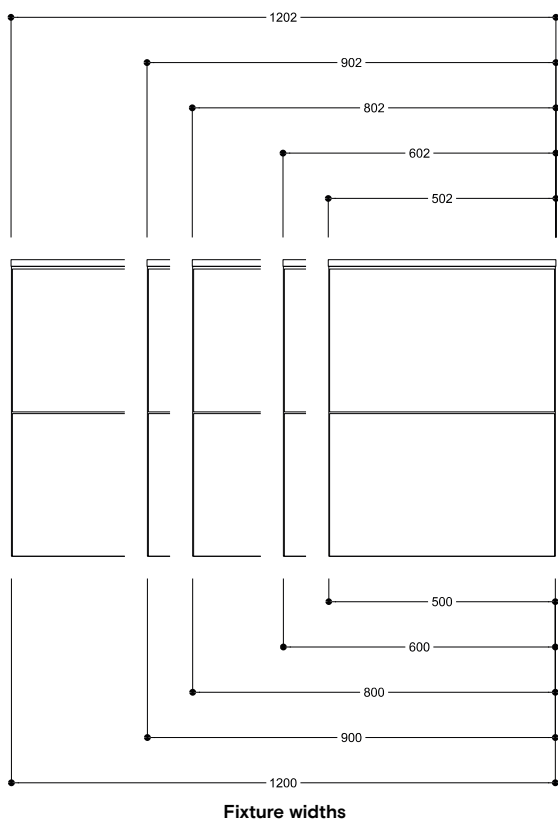

Vanity unit  
 Kitka M 500, 600, 800, 900R, 900L, 1200

2 Drawers, 1 Drawer, With doors

PISARA  
 bathroom furniture

Cabinet type: 2 drawers

Model number: PI-3120

Basin/top widths (+2-1)

# Vanity unit Kitka M 500, 600, 800, 900R, 900L, 1200

2 Drawers, 1 Drawer, With doors

# PISARA

bathroom furniture

Cabinet type: With doors

Model number: PI-3120-O

Cabinet type: 1 drawer

Model number: PI-3120-1L