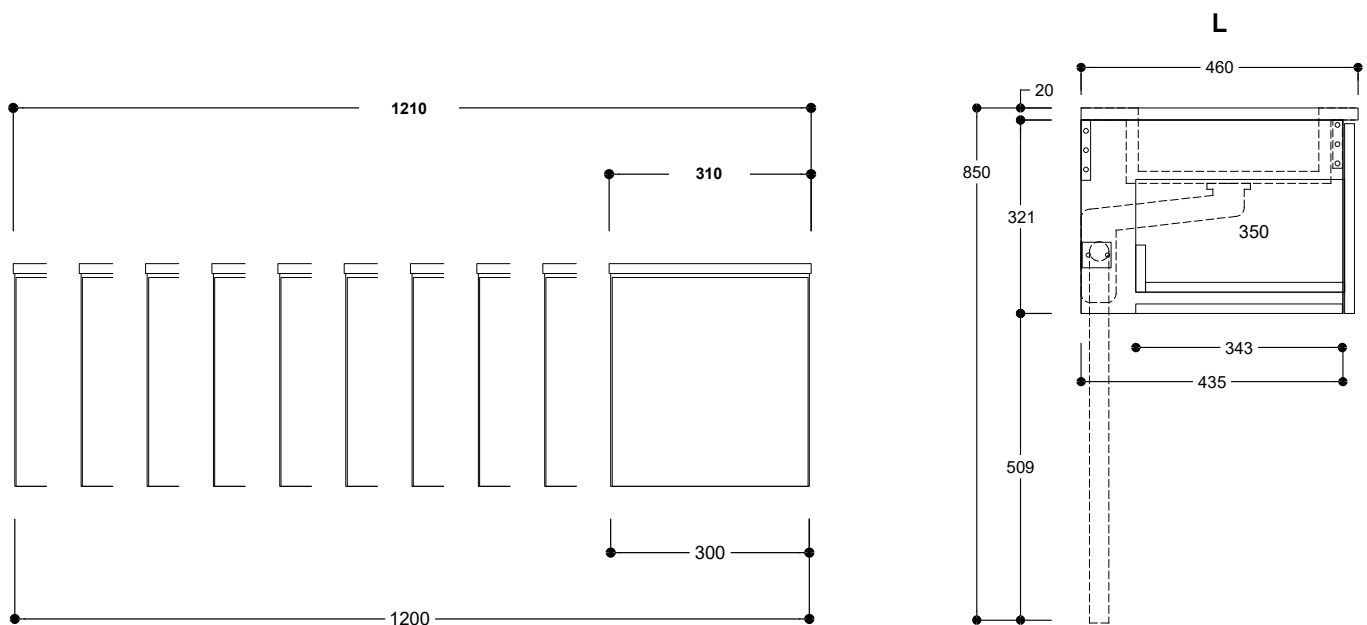

Vanity unit  
Pisara Custom Silestone L/XL 900-3000

2 Drawers, 1 Drawer, With doors

**PISARA**  
bathroom furniture

Cabinet type: 2 drawers  
Model number: PI-3310

Silestone Vanity top thickness always 20 mm  
Top depth L 460 mm | XL 515 mm  
Top width Fixture width + 5 mm both sides

# PISARA

bathroom furniture

Cabinet type: With doors  
Model number: PI-3310-O

Silestone Vanity top thickness always 20 mm  
Top depth L 460 mm | XL 515 mm  
Top width Fixture width + 5 mm both sides

Fixture widths 300-1000 (every 100 mm)

(1 cabinet, a vanity unit can have 1-4 cabinets with max. combined width of 3000 mm)

Cabinet type: 1 drawer  
Model number: PI-3310-1VL

Silestone Vanity top thickness always 20 mm  
Top depth L 460 mm  
Top width Fixture width + 5 mm both sides

Fixture widths 300-1200 (every 100 mm)

(1 cabinet, a vanity unit can have 1-4 cabinets with max. combined width of 3000 mm)