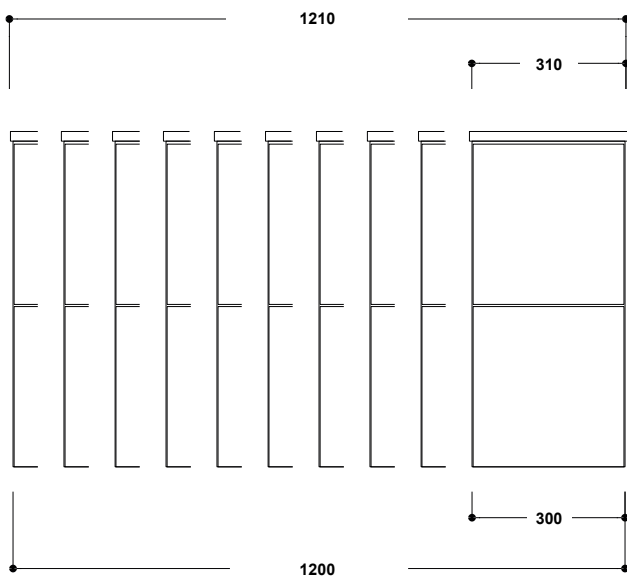

Vanity unit  
Pisara Custom Silestone L/XL 900-3000

2 Drawers, 1 Drawer, With doors

**PISARA**  
bathroom furniture

Cabinet type: 2 drawers  
Model number: PI-3310

Silestone Vanity top thickness always 20 mm  
Top depth L 460 mm | XL 515 mm  
Top width Fixture width + 5 mm both sides

Fixture widths 300-1200 (every 100 mm)

(1 cabinet, a vanity unit can have 1-4 cabinets with max. combined width of 3000 mm)

# PISARA

bathroom furniture

Cabinet type: With doors  
Model number: PI-3310-O

Silestone Vanity top thickness always 20 mm  
Top depth L 460 mm | XL 515 mm  
Top width Fixture width + 5 mm both sides

Fixture widths 300-1000 (every 100 mm)

(1 cabinet, a vanity unit can have 1-4 cabinets with max. combined width of 3000 mm)

Cabinet type: 1 drawer  
Model number: PI-3310-1VL

Silestone Vanity top thickness always 20 mm  
Top depth L 460 mm  
Top width Fixture width + 5 mm both sides