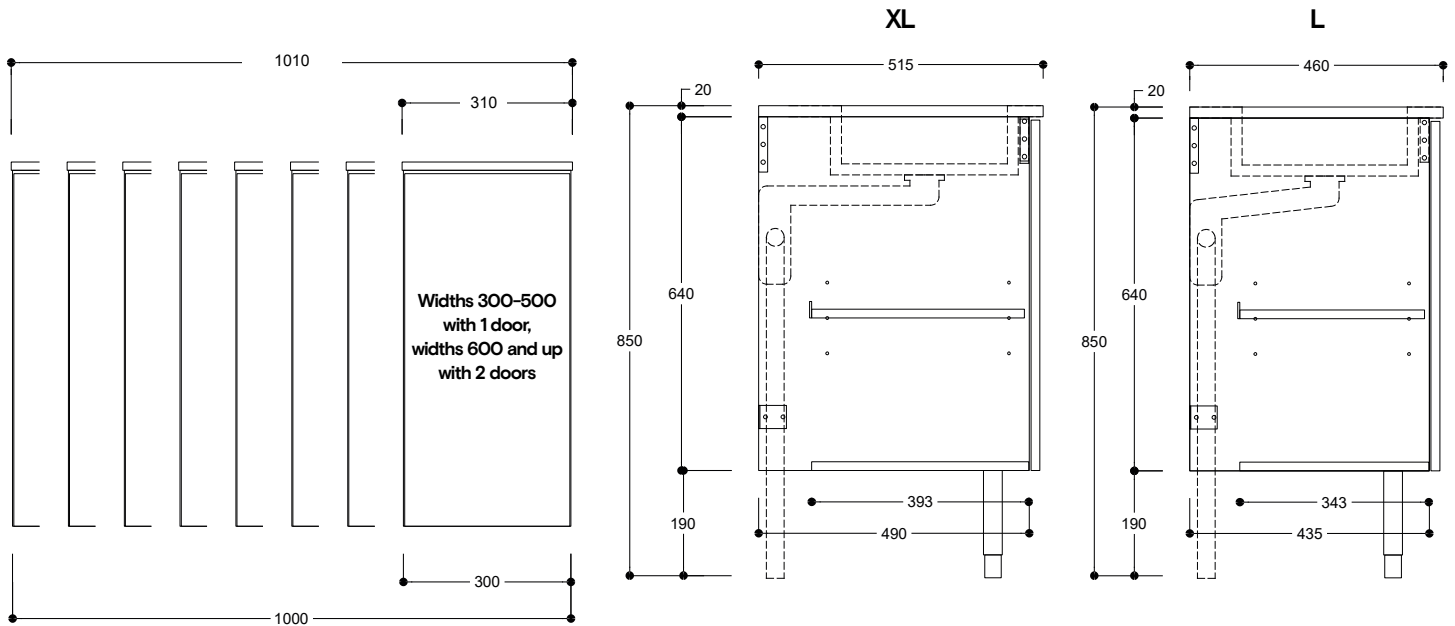

Vanity unit  
Pisara Custom Silestone L/XL 900-3000

2 Drawers, 1 Drawer, With doors

**PISARA**  
bathroom furniture

Cabinet type: 2 drawers  
Model number: PI-3310

Silestone Vanity top thickness always 20 mm  
Top depth L 460 mm | XL 515 mm  
Top width Fixture width + 5 mm both sides

Fixture widths 300-1200 (every 100 mm)

(1 cabinet, a vanity unit can have 1-4 cabinets with max. combined width of 3000 mm)

# PISARA

bathroom furniture

Cabinet type: With doors  
Model number: PI-3310-O

Silestone Vanity top thickness always 20 mm  
Top depth L 460 mm | XL 515 mm  
Top width Fixture width + 5 mm both sides

Fixture widths 300-1000 (every 100 mm)

(1 cabinet, a vanity unit can have 1-4 cabinets with max. combined width of 3000 mm)

Cabinet type: 1 drawer  
Model number: PI-3310-1VL

Silestone Vanity top thickness always 20 mm  
Top depth L 460 mm  
Top width Fixture width + 5 mm both sides