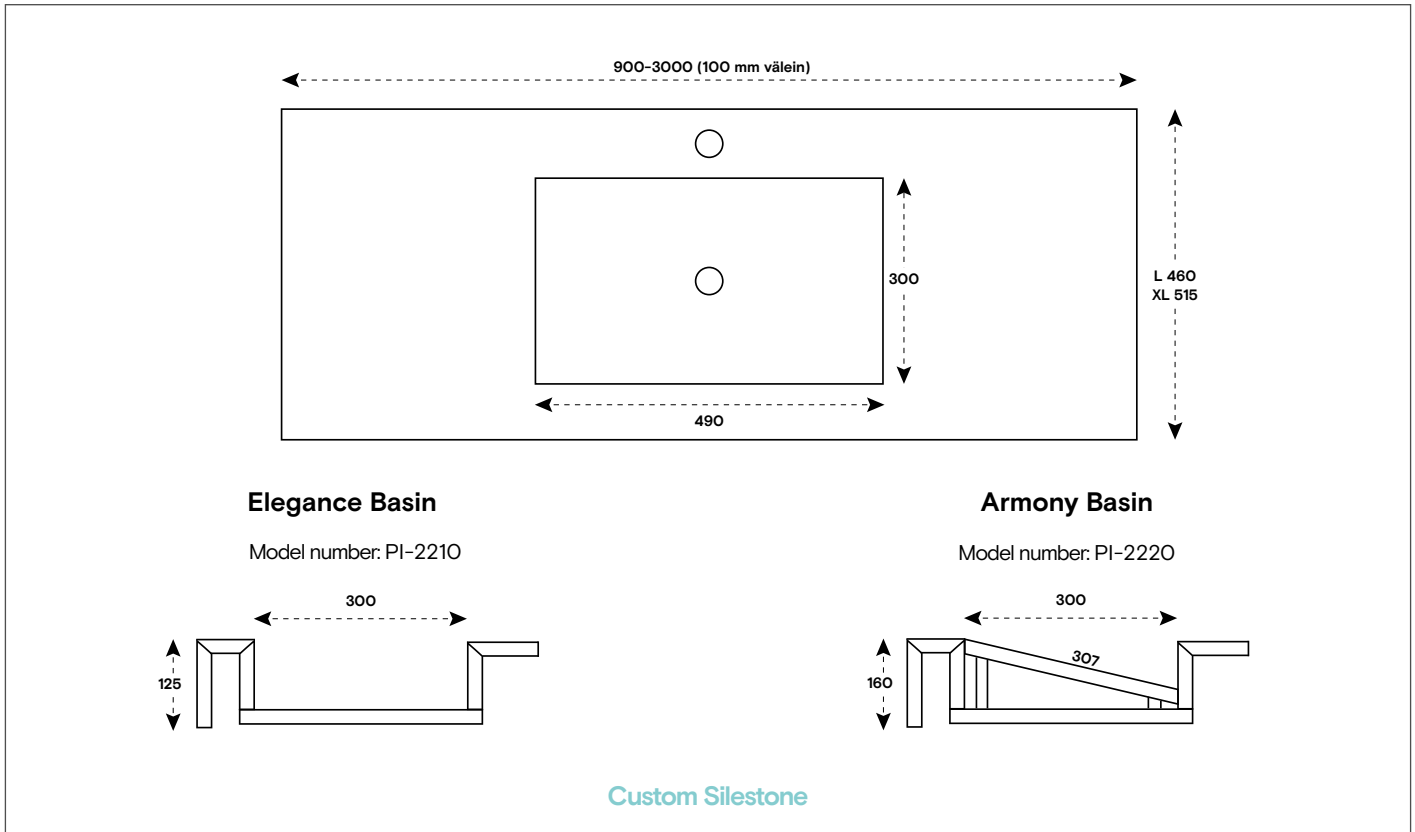

Vanity unit  
Pisara Custom Silestone L/XL 900-3000

2 Drawers, 1 Drawer, With doors

**PISARA**  
bathroom furniture

Cabinet type: 2 drawers  
Model number: PI-3310

Silestone Vanity top thickness always 20 mm  
Top depth L 460 mm | XL 515 mm  
Top width Fixture width + 5 mm both sides

Fixture widths 300-1200 (every 100 mm)

(1 cabinet, a vanity unit can have 1-4 cabinets with max. combined width of 3000 mm)

# PISARA

bathroom furniture

Cabinet type: With doors  
Model number: PI-3310-O

Silestone Vanity top thickness always 20 mm  
Top depth L 460 mm | XL 515 mm  
Top width Fixture width + 5 mm both sides

Fixture widths 300-1000 (every 100 mm)

(1 cabinet, a vanity unit can have 1-4 cabinets with max. combined width of 3000 mm)

Cabinet type: 1 drawer  
Model number: PI-3310-1VL

Silestone Vanity top thickness always 20 mm  
Top depth L 460 mm  
Top width Fixture width + 5 mm both sides