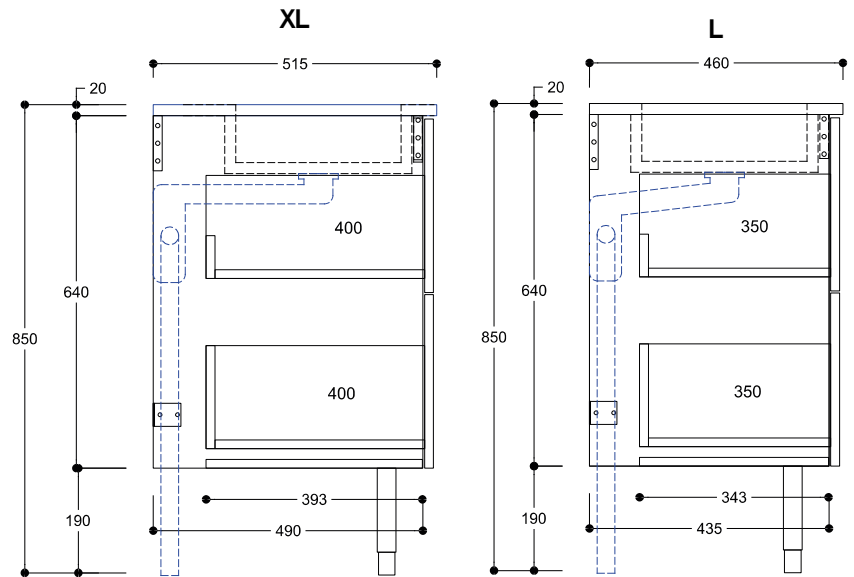

Vanity unit  
Pisara Custom Silestone L/XL 900-3000

2 Drawers, 1 Drawer, With doors

**PISARA**  
bathroom furniture

Cabinet type: 2 drawers  
Model number: PI-3310

Silestone Vanity top thickness always 20 mm  
Top depth L 460 mm | XL 515 mm  
Top width Fixture width + 5 mm both sides

Fixture widths 300-1200 (every 100 mm)

(1 cabinet, a vanity unit can have 1-4 cabinets with max. combined width of 3000 mm)

# PISARA

bathroom furniture

Cabinet type: With doors  
Model number: PI-3310-O

Silestone Vanity top thickness always 20 mm  
Top depth L 460 mm | XL 515 mm  
Top width Fixture width + 5 mm both sides

Fixture widths 300-1000 (every 100 mm)

(1 cabinet, a vanity unit can have 1-4 cabinets with max. combined width of 3000 mm)

Cabinet type: 1 drawer  
Model number: PI-3310-1VL

Silestone Vanity top thickness always 20 mm  
Top depth L 460 mm  
Top width Fixture width + 5 mm both sides